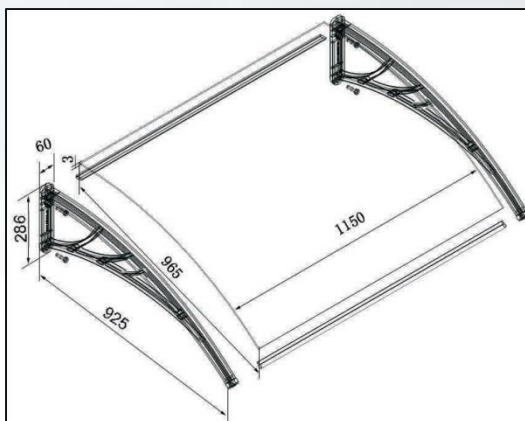

TECHNICAL DRAWINGS