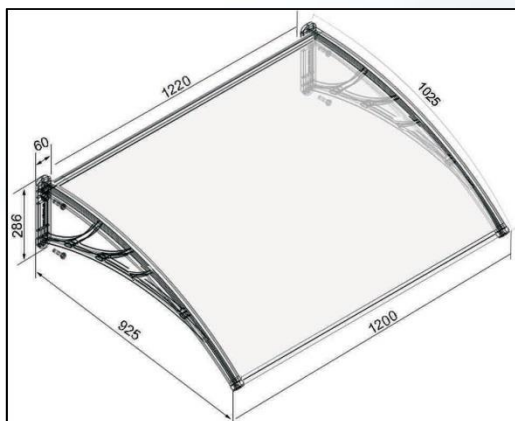

TECHNICAL DRAWINGS