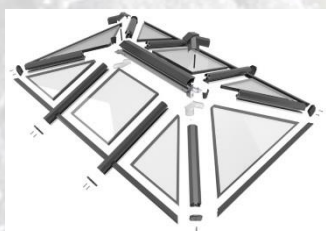

SIMPLY BUILT BETTER

Every element of the Decorus Thermal Lantern Roof has been designed to be exceptional. From the low profile 20° pitch that allows us to use purpose designed cappings that keep sightlines to a minimum – and your view of the sky maximised – to the discreet black finish of our perimeter beam that ensures if you view the lantern from above all you will see is glass and a discreet shadow line.

Decorus is high-quality British engineering at its best.

66% smaller ridge than conventional aluminium roof systems for stunning aesthetics.